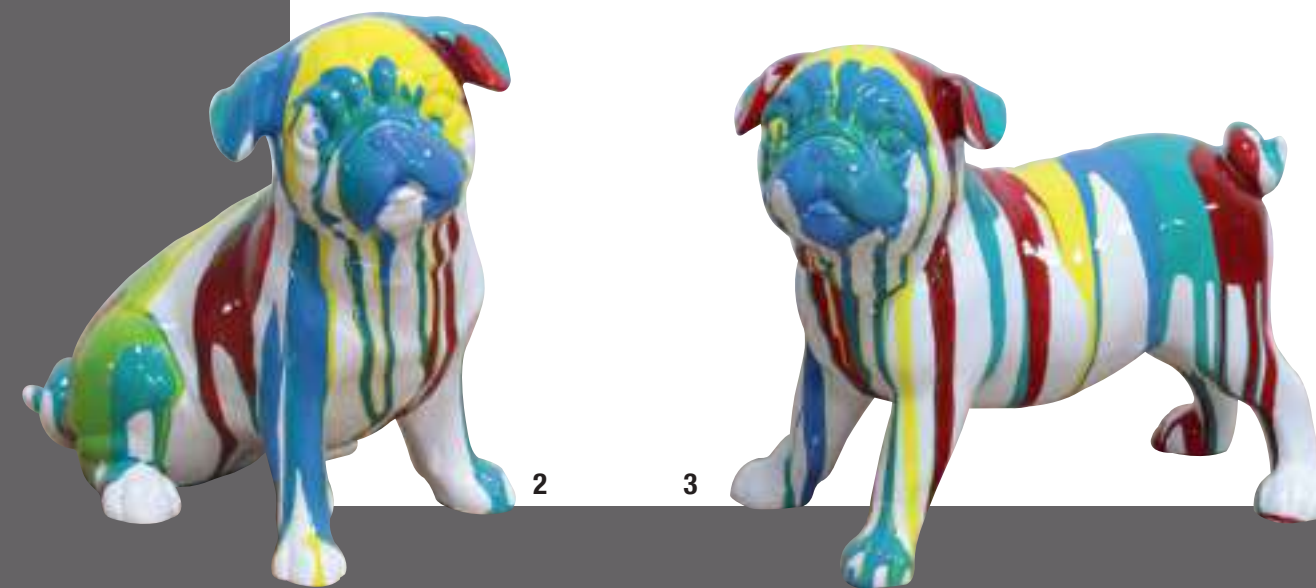

1 - 44C188 Scultura White Death's head - 22 x 14 x h 15 cm - poliresina